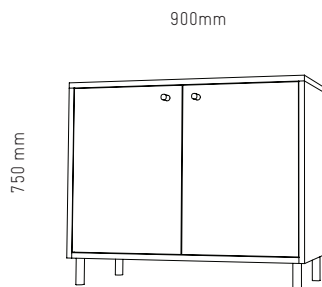

## SIDEBOARD - SMALL

A smaller version of our classic sideboard, this is a statement piece that can be used in multiple settings. Crafted from solid timber with brass feet and door pulls that have been left raw to age gracefully. The interior features single-layer shelving for efficient storage.

### DIMENSIONS

H 750mm x W 900mm x D 400mm

---