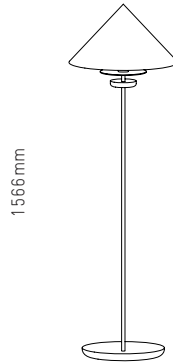

TURN FLOOR LAMP

482mm

A linear modern floor lamp with a playful triangular 'hat' shade and turned wooden base, the Turn Floor Lamp is inspired by the form of traditional Dutch headwear.

DESIGNERS

Douglas Snelling & Rebecca Dowie

PRODUCT TYPE

Table Lamp

MATERIALS

American Ash / Glass / Brass / Linen

LAMP SPECIFICATIONS

E27 LED / Candle / Clear / 3-4W / 330-350 Lumens / Dimmable / Warranty: 2 years

All components are compliant with New Zealand and Australian safety standards.

Earth ES Fitting

DIMENSIONS

H 1566mm x W 482mm x D 482mm

PRODUCT CARE

NATURAL BRASS

- Natural brass will develop a patina over time
- Use Brasso with a soft cloth to restore its shine

BLACKENED BRASS

- Blackened brass will develop a patina over time
- The finish will darken and change from its current finish