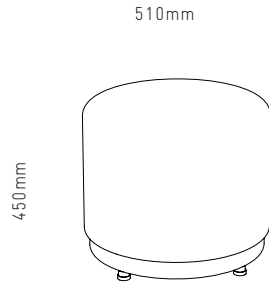

TURN STOOL

Suspended singly, in pairs or small groups, this linear, elegant pendant light in brushed metal adds an architectural sophistication to a space. Extended size version.

DESIGNERS

Douglas Snelling & Rebecca Dowie

MATERIALS

Velvet
Brass Feet

PRODUCT TYPE

Stool

DIMENSIONS

H 450mm x W 510mm x D 510mm

PRODUCT CARE

FABRIC