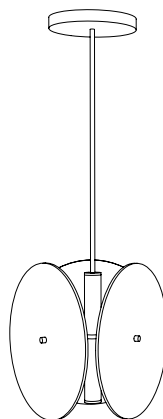

ARCH PENDANT 01

Contrasting an elegant drop with a contained mass in space, this pendant light suspends a trio of frosted glass or brass circles from a brass rod, providing ambient and directional light.

DESIGNERS

Douglas Snelling & Rebecca Dowie

LAMP SPECIFICATIONS

10 W LED / Warm White 3000K / 800 Lumens / Dimmable
LED 24V transformer supplied

PRODUCT TYPE

Pendant

DIMENSIONS

H 350mm x W 370mm x D 340mm
Excludes Rod
Ceiling Rose 200mm

Up to 1 metre rod inclusive in price
Over 1 metre rod additional \$75

PRODUCT CARE

BRUSHED AND LACQUERED BRASS

- Use a soft cloth or feather duster to remove dust

GLASS

- Use a soft cloth or feather duster to remove dust