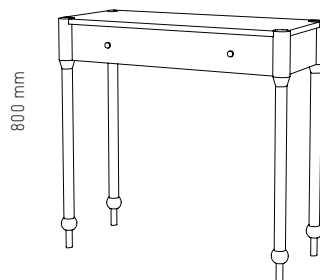

## ARCH VANITY TABLE

950mm

A slimline solid timber table ideal for a bedroom vanity or hall-stand, with slender, beautifully turned legs, brass feet and drawer pulls.

---

### DIMENSIONS

H 800mm x W 950mm x D 400mm

---