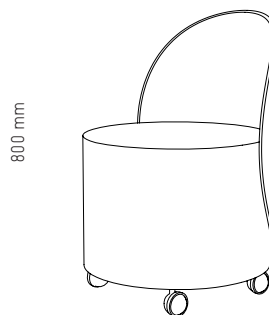

## VANITY STOOL

550mm

Gliding on brass casters, this clean-lined vanity chair is a luxurious piece, deeply padded and covered in soft velvet.

---

### DIMENSIONS

H 800mm x W 550mm x D 540mm

---