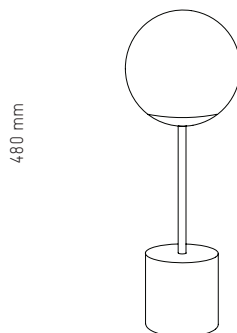

LINE TABLE LAMP

150 mm

The Line Collection pays homage to sculptor Alexander Calder - combining his habitual playfulness with Bec's simple yet formal combination of honest materials.

DESIGNERS

Douglas Snelling & Rebecca Dowie

MATERIALS

Brass / Glass / American Ash Timber

LAMP SPECIFICATIONS

Table Lamp / Bedside Lamp

E27 LED / Candle / Clear / 3-4W / 330-350 Lumens / Dimmable / Warranty: 2 years

All components are compliant with New Zealand and Australian safety standards.

SPECS

H 480mm x W 672 mm x D 672 mm

Glass Globe Ø 150 mm

Base Ø 110 mm

Earth ES Fitting

PRODUCT CARE

BRASS

- Natural brass will develop a patina over time
- Use Brasso with a soft cloth to restore it's shine
- No other cleaning products recommended

GLASS

- Use a soft cloth or feather duster to remove dust

TIMBER

- Our timber furniture is sealed with a protective lacquer
- Removal of any dust or dirt with a soft cloth should be the only maintenance required
- Avoid use of any abrasive cleaning products, oils and other polishes

---

PRECAUTIONS

- Keep out of direct heat and sunlight

WARRANTY AND EXCHANGE POLICY

Refer to website: douglasandbec.com