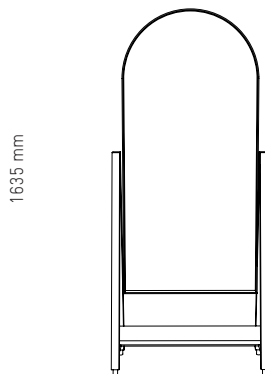

FLOOR MIRROR

705 mm

A beautiful, hand-crafted full-length mirror with a steambent American Oak timber frame. A symmetrical and balanced interpretation of a classic bedroom feature piece.

DESIGNERS

Douglas Snelling & Rebecca Dowie

MATERIALS

American Oaks
Mirror Glass
Brass (Natural)

PRODUCT TYPE

Floor Mirror

DIMENSIONS

H 1635mm x W 705mm x D 630mm

PRODUCT CARE

TIMBER