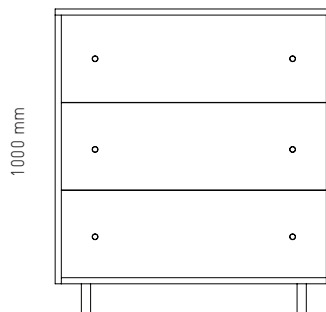

## LOW BOY

900mm

Inspired by a 1910 colonial set of Kauri drawers, our straight-forwardly proportion Low Boy is a minimalist reinterpretation. Details include hand-crafted brass feet and drawer pulls left raw to age gracefully.

### DIMENSIONS

H 1000mm x W 900mm x D 500mm

---