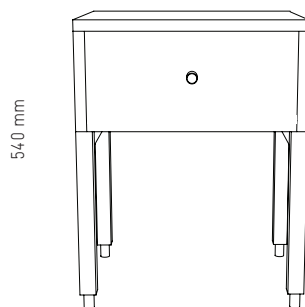

NIGHT STAND

420 mm

A statement piece from the Bedroom collection, this minimal, single-drawer nightstand is scaled to fit just the essentials: a book, glasses, a lamp and a glass of water. Details include hand crafted-brass feet and drawer pull left raw to age gracefully.

DESIGNERS

Douglas Snelling & Rebecca Dowie

MATERIALS

American Ash / American Oak
Brass

PRODUCT TYPE

Night Stand

DIMENSIONS

H 540mm x W 420mm x D 350mm