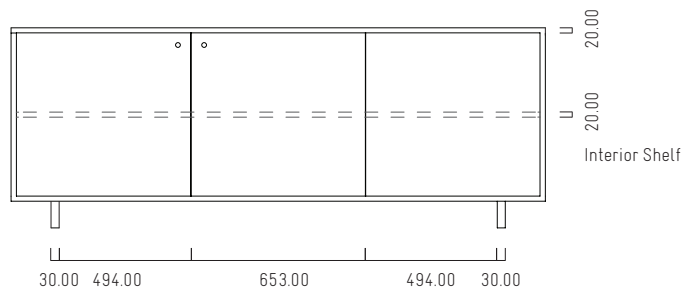

# DOUGLAS & BEC

TOP

PERSPECTIVE

FRONT

RIGHT

## SIDEBOARD

All Dimensions in mm  
Scale 1:10mm