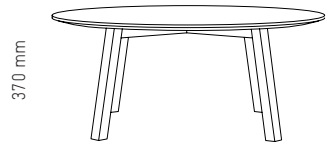

ALL CIRCLE COFFEE TABLE

700 mm

A clean-lined, solid timber coffee table crafted by hand. The circular tabletop showcases the natural grain and characteristics of the timber.

DESIGNERS

Douglas Snelling & Rebecca Dowie

MATERIALS

American Ash / American Oak
Black Stain

PRODUCT TYPE

Coffee Table

DIMENSIONS

H 370mm x W 700mm x D 700mm
Top Ø700mm

PRODUCT CARE

TIMBER