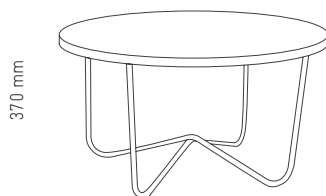

## CROSS BRASS COFFEE TABLE

700 mm

An elegant hand-crafted coffee table with a solid American Ash top, available either sealed or painted, and sculptural brass legs. The brass is polished, but left raw to age naturally.

### DIMENSIONS

H 370mm x W 700mm x D 700mm  
Top Ø700mm

---