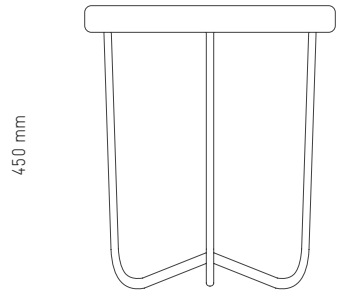

CROSS BRASS STOOL

350mm

An elegant hand-crafted stool or side table with a solid American Ash top, available either sealed or painted, and sculptural brass legs. The brass is polished, but left raw to age naturally.

DESIGNERS

Douglas Snelling & Rebecca Dowie
Rebecca Dowie for Kate Sylvester

MATERIALS

Solid American Ash Timber
Brass (Natural)

PRODUCT TYPE

Stool / Side Table

DIMENSIONS

H 450mm x W 350mm x
D 350mm Ø 350mm Top