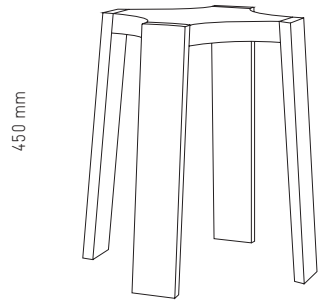

## DS OAK STOOL

500 mm

Originally conceived to make use of workshop off-cuts, this design has evolved into a beautifully balanced and symmetrical stackable piece. It can be used as a stool, side table or night stand.

### DIMENSIONS

H 450mm x W 500mm x D 500mm  
Seat Ø370mm

---