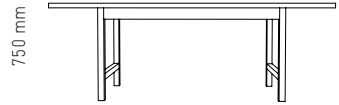

RD DINING TABLE

2100 mm

From our pared-back RD Collection, the RD Table is a linear dining table defined by strong geometry and the beauty of hand-crafted natural wood.

DESIGNERS

Douglas Snelling & Rebecca Dowie

MATERIALS

American Ash / American Oak

PRODUCT TYPE

Dining Table

DIMENSIONS

H 750mm x W 2100mm x D 835mm

PRODUCT CARE

TIMBER