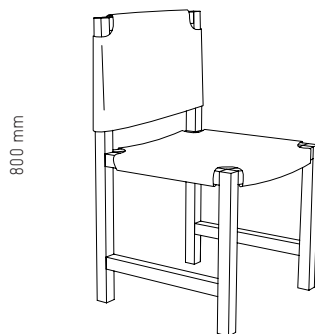

RD DINING CHAIR

480mm

From our pared-back RD collection, a super-simple straight-back dining chair with leather seat and back.

DESIGNERS

Douglas Snelling & Rebecca Dowie

MATERIALS

American Ash / American Oak
Leather

PRODUCT TYPE

Dining Chair

DIMENSIONS

H 800mm x W 480mm x D 420mm

PRODUCT CARE

LEATHER

- Wipe dust and dirt with a clean dry microfibre cloth
- Clean spills with absorbent cloth immediately. If necessary, gently wipe spill using a clean cloth and lukewarm water. Clean entire surface and allow to air dry.
- Natural leather will tan and patina over time. Natural leather is left unfinished so will absorb spills and oils.
- Beeswax can be applied to restore moisture, protect against stains and even out discolouration. Apply every 3 months or as desired.
- Leather should be kept away from heat, try to maintain a 1 metre space between heat source and leather.

TIMBER

- Our timber furniture is sealed with a protective lacquer
- Removal of any dust or dirt with a soft cloth should be the only maintenance required
- Avoid use of any abrasive cleaning products, oils and other polishes

PRECAUTIONS

- Keep out of direct heat and sunlight
- Take caution placing hot objects on the surface

WARRANTY AND EXCHANGE POLICY

Refer to website: douglasandbec.com